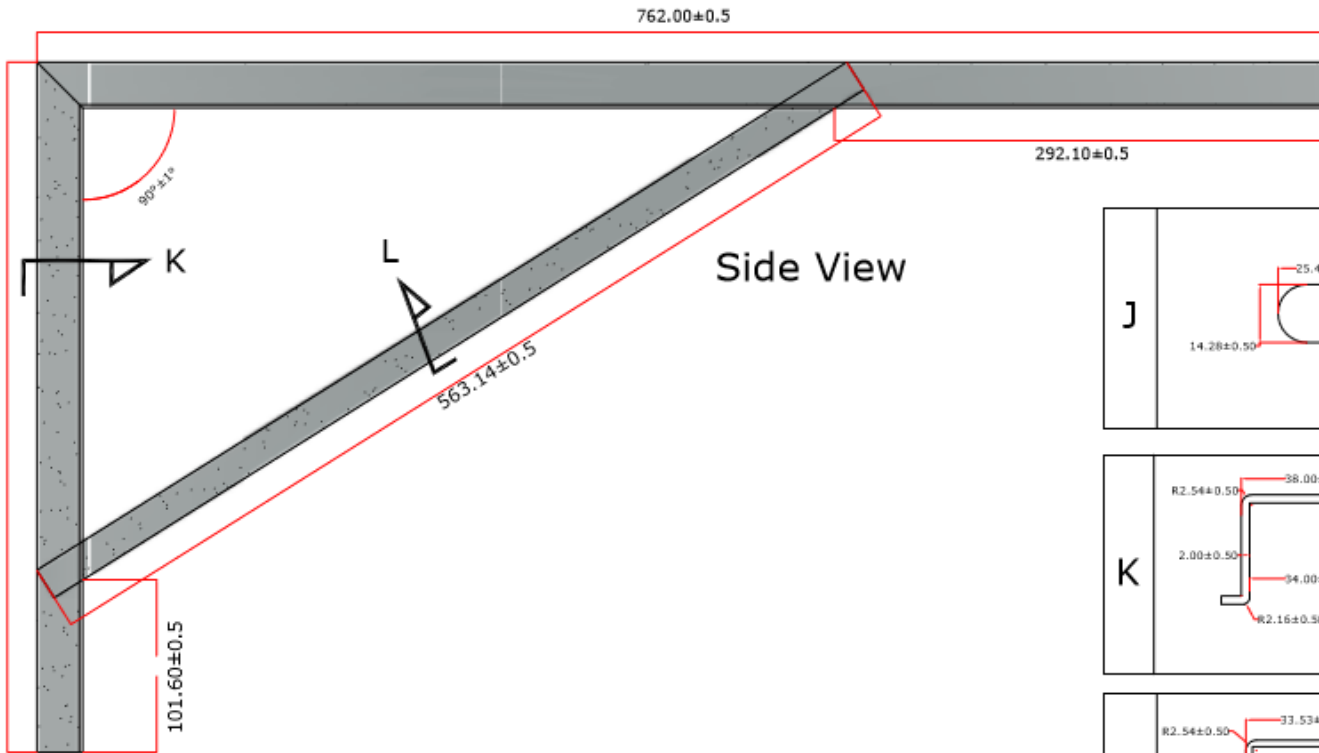

Size

30"

Top View

Side View

Back View

**COLARUS
GROUP**

Product Code

U3016

Weight Holding
Capacity

350 Lbs

Colour Finish

Powder Coated
(Aluminum grey)

Material Type

MS (Mild Steel)