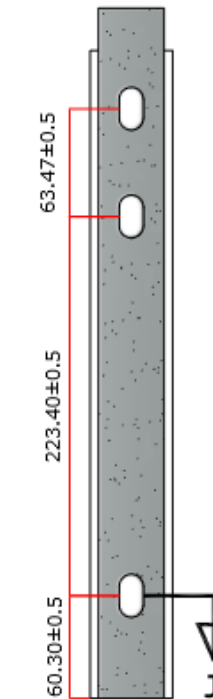

Size

30"

Top View

Side View

Back View

**COLARUS
GROUP**

Product Code

U3016

Weight Holding
Capacity

350 Lbs

Colour Finish

Powder Coated
(Aluminum grey)

Material Type

MS (Mild Steel)