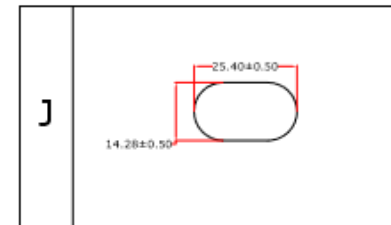

Size

30"

Top View

Side View

Back View

**COLARUS
GROUP**

Product Code

U3016

Weight Holding
Capacity

350 Lbs

Colour Finish

Powder Coated
(Aluminum grey)

Material Type

MS (Mild Steel)