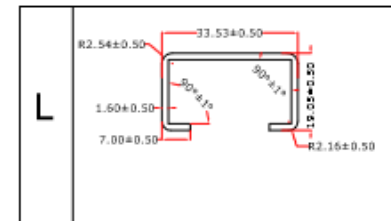

Size

30"

Top View

Side View

Back View

**COLARUS
GROUP**

Product Code

U3016

Weight Holding
Capacity

350 Lbs

Colour Finish

Powder Coated
(Aluminum grey)

Material Type

MS (Mild Steel)