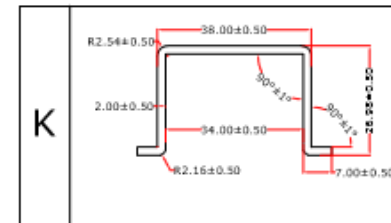

Size

30"

Top View

Side View

Back View

**COLARUS
GROUP**

Product Code

U3016

Weight Holding
Capacity

350 Lbs

Colour Finish

Powder Coated
(Aluminum grey)

Material Type

MS (Mild Steel)